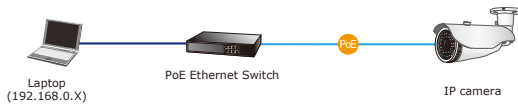

Verify The Contents Inside The Package Box

The package should contain the items plus IP camera. If any item is missing or damaged, please contact the seller immediately.

Quick Installation Guide Cable Gland Screw Package

Connecting to the camera

Step 1: Connecting Network and PoE

Note

1. The IP camera also supports AC adapter. Be reminded to power either from AC adapter or 802.3af/at PoE switch.
2. The AC adapter is not included.