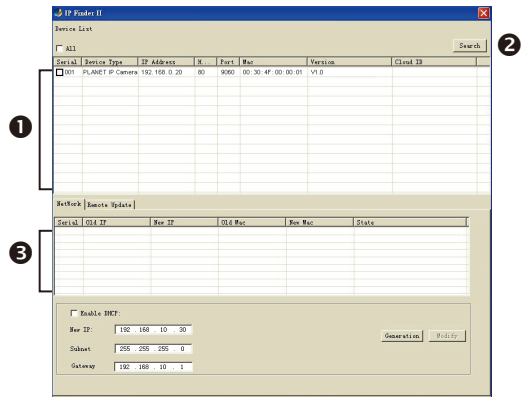

- 1 -

Step 3: Displaying the web page for further configuration

- ◆ If there is no DHCP server in the network, the camera's default IP address is **192.168.0.20**.
- ◆ Enter the camera's IP into your web browser or select the IP camera you want to configure and double-click on it by the IP Finder II Utility.
- ◆ You will be connected to the IP camera via web browser automatically.

Note

For full functionality, it is recommended to use Microsoft IE browser 11.

- ◆ The IP camera will prompt for logon username and password. Please enter **admin** for both the default user name and password.
- ◆ It is recommended to change login password for security reasons.

- 3 -

Step 2: Utility is installed and runs to locate the IP camera (optional)

- ◆ Please download the Utility from the link: <http://www.planet.com.tw/en/support/download.php?key=IP+Finder+II#list>
- ◆ Install the IP Finder II Utility.
- ◆ After the camera utility is launched, all cameras found in your local area network will be displayed.
 1. The existing IP cameras in the local network
 2. Search the IP camera in the network
 3. To modify the IP parameters of the selected IP camera

- 2 -

- ◆ After logging on, you should see the following messages at the top of Internet Explorer:

- ◆ Click on the message and click Run Add-on.
- ◆ When you see this message, click Run to install the required ActiveX control.