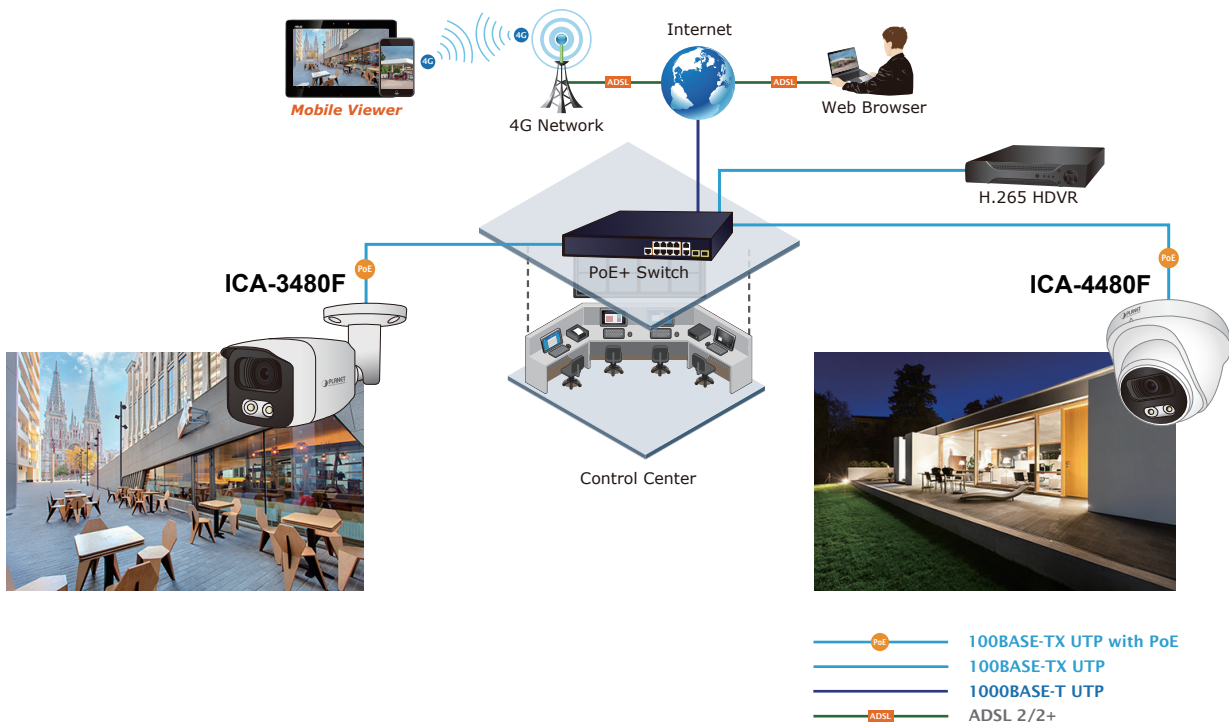

Equipped with a tough **IP67-rated** metal housing and being able to operate under the temperature range from **-20 to 60** degrees C, the ICA-4480F can be easily installed in any public areas, such as buildings, gardens, parking areas, markets, railway stations and hospitals. It ensures the highest level of reliability for mission-critical applications in any difficult environment.

Flexible Installation and Power Functionality

Powered from a PoE power sourcing equipment such as 802.3af/at PoE switch or 802.3af/at PoE injector over a network cable, the ICA-4480F, adopting the IEEE 802.3af standard, does not need extra power cables and manpower, thus reducing installation costs while increasing deployment flexibility and scalability. The ICA-4480F is ONVIF compliant and interoperable with other brands in the market, making it an indisputably ideal choice for reliable and high-performance surveillance.

Automatically Reboot Every Friday 23:00

Water-resistant and Dust-proof Protection

The IP67-rated metal housing protects the camera body against rain and dust, and ensures operation under extreme weather conditions, which makes it an ideal solution for outdoor applications, such as buildings, roads, parking areas, garages, railway stations and airports.

Applications

High Scalability for Various Industrial IP Surveillance Solutions

PLANET high-resolution ICA-4480F can offer various surveillance applications as it can capture clear images and is perfect for identifying objects and persons. Moreover, the ICA-4480F supports 802.3af PoE PD interface, and facilitates the outdoor surveillance applications without worrying the electric source. Besides, Planet VMS, NVR, HDVR, Web UI and App management make you easy to do the configuration and live viewing. With powerful features offered, the ICA-4480F no doubt is your best choice for outdoor surveillance solution.