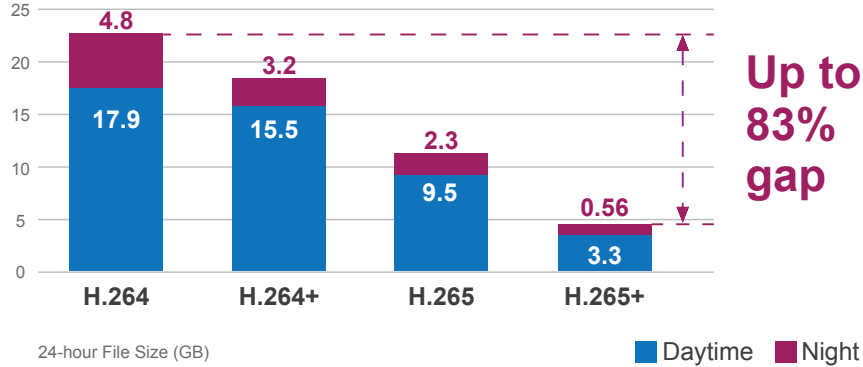

High Efficiency Video Compression

The ICA-4480F employs the **H.264(+)/H.265(+)** technology to enable the camera to provide higher and more efficient image compression rates. If the same image quality level of H.264 is compared with that of H.265, the latter is able to save around 50% of bandwidth, meaning **H.264(+)/H.265(+)** offers much higher quality video for less bandwidth. Thus, it can further enhance the overall performance of its IP surveillance system.