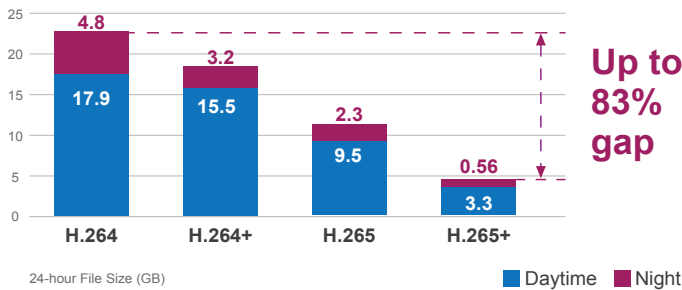

Advanced Media Management with Smart Detection

The ICA-4880 supports a number of advanced features to enhance surveillance flexibility and event management capabilities. The advanced features include **ROI (region of interest)**, motion detection, 3 configurable regions of privacy mask to protect personal privacy, and video tampering function. It also comes with defog model and image adjustment options, newly-added anti-overexposure protection function and three white balance modes. For enhanced security, it also features Intrusion Detection (based on human and vehicle detection) and Motion Detection (based on human detection).

With more user-friendly GUI interface that allows users to better monitor, the ICA-4880 supports **IPv6, QoS** and **IEEE 802.1x** functions. Newly-added secure email for password reset and email encryption protocol now can support **TLS**.

Power over Ethernet

- Compatible with IEEE 802.3af/at Power over Ethernet PD for flexible deployment

Network Configuration and Management

- PPPoE, IPv4 DHCP Client and IPv4 Static IP Address management
- Supports IPv6.
- PLANET DDNS and Easy DDNS, TCP/IP, ICMP, HTTP, HTTPS, FTP, DHCP, DNS, RTP, RTSP, PPPoE, NTP, SMTP, UDP, Qos,802.1x, P2P, Cloud
- ONVIF compliant for interoperability
- Network Time Protocol (NTP) for time synchronization
- Schedule power rebooting
- System log
- User management options for various authorities:
  - Admin
  - Operator
  - Guest
- System maintenance
  - Firmware upload/download via HTTP/HTTPS
  - Configuration upload/download through web interface
  - Hardware-based reset button for resetting to factory default
- Easy configuration and management via Windows-based software or web interface
- PLANET Search Tools utility and Professional Video/Central Management Software
- NDAA compliant

Case and Installation

- IP67-rated metal housing with cable management bracket for rigorous environment
- Waterproof and dustproof designs
- -20 to 60 degrees C operating temperature
- Plug and Play installation