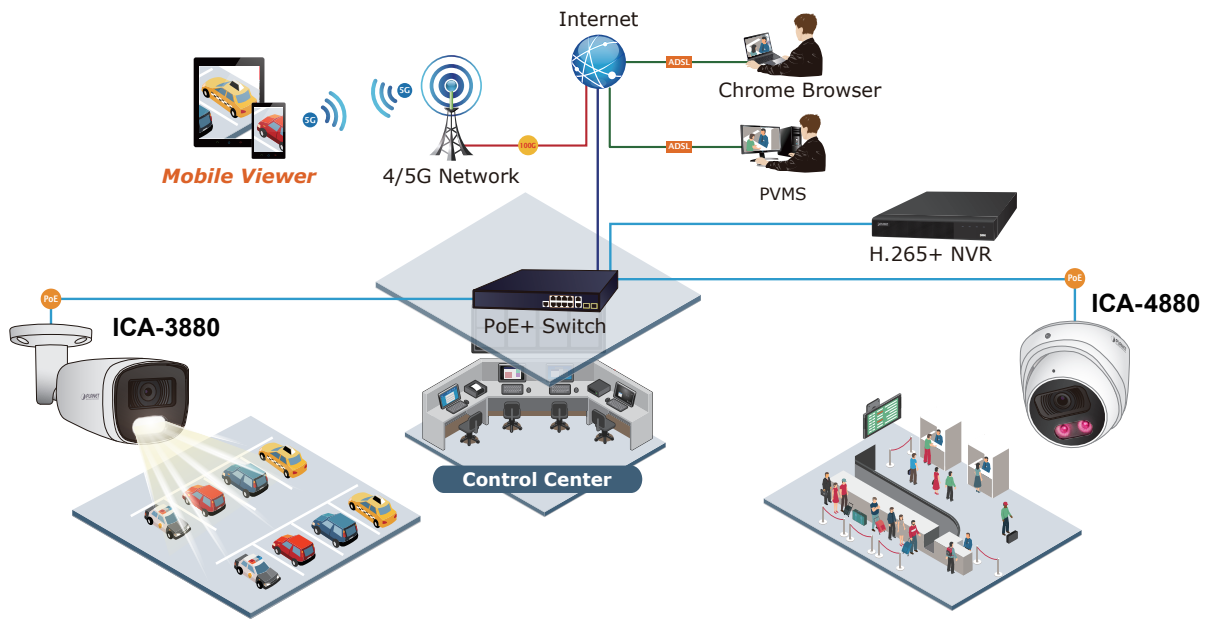

Remote Access via Mobile App, Web Browser or PVMS

Remote management makes you easy to set the configuration and live viewing via Mobile app, NVR, HDVR, and Web browser. Besides, the ICA-4880 provides central surveillance management capability with the adoption of its bundled **PLANET Video Management Software**. With the **PVMS**, the ICA-4880 is expandable for multi-sites management of up to 256-ch IP cameras simultaneously. Users are able to monitor the IP cameras anytime, anywhere.

Water-resistant and Dust-proof Protection

With a robust IP67-rated metal housing, this camera is built to withstand harsh conditions, offering reliable all-weather protection against rain and dust. Its robust design ensures dependable performance in challenging environments, making it an excellent choice for demanding indoor and semi-outdoor applications such as building entrances, office corridors, public transportation hubs, and high-traffic areas. Whether it's facing extreme weather or heavy foot traffic, the ICA-4880 delivers consistent, high-quality surveillance where it's needed most.

Applications

High Scalability for Diverse Outdoor Surveillance

PLANET ICA-4880 8-megapixel PoE IP cam, equipped with dual IR and warm white LEDs, delivers adaptable performance in various lighting conditions, enabling clear color footage in low light and optimal visibility in total darkness. This flexibility is ideal for Indoor and semi-enclosed areas like building entrances, offices, and corridors. The ICA-4880 supports 802.3af/at PoE for power over Ethernet, simplifying installation without external power. With integrated PVMS, NVR, HDVR, and user-friendly web interfaces, this camera is the ultimate choice for reliable, high-quality indoor surveillance.