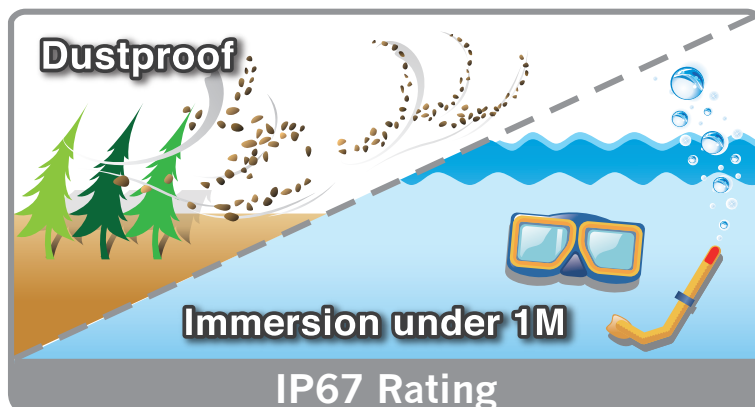

Water-resistant and Dust-proof Protection

With a robust IP67-rated metal housing, this camera is built to withstand harsh conditions, offering reliable all-weather protection against rain and dust. Its robust design ensures dependable performance in challenging environments, making it an excellent choice for demanding indoor and semi-outdoor applications such as building entrances, office corridors, public transportation hubs, and high-traffic areas. Whether it's facing extreme weather or heavy foot traffic, the ICA-4880 delivers consistent, high-quality surveillance where it's needed most.